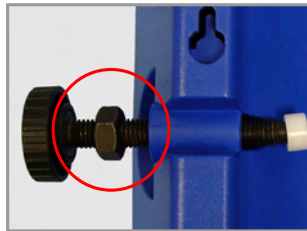

Industrial PowerMATE™

Maximize your Access To Electric Power

Industrial PowerMATE™

Angled surface allows for connection of 3 wall mount AC adapters and in-line plugs simultaneously

Hex nut is included with each item and can be used to semi-permanently affix this item to a pole

This versatile power strip, manufactured with high quality receptacles and power cord, can be used in many different areas.

- Mounts on a pole, wall or the leg of a cart
- Attaches and detaches in seconds and requires no tools
- 15 foot cord increases mobility of equipment when mounted to a roll-away pole
- Certified to UL standard 962A
- One-year warranty